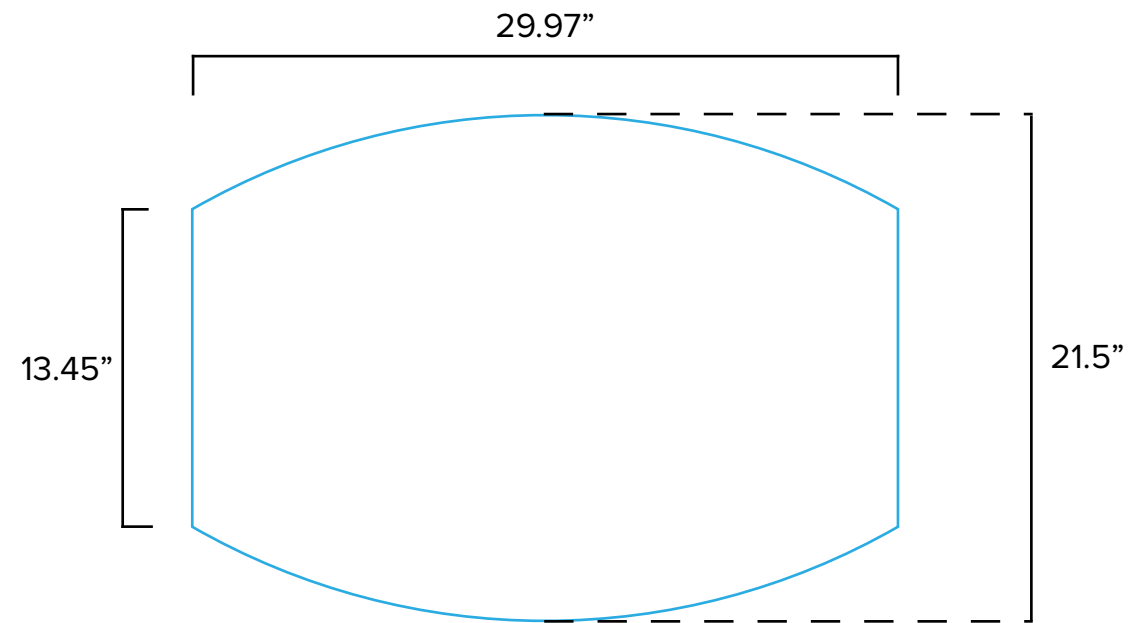

Graphic Template  
10 x 20 Inline Exhibit  
Backwall with Flat, Rectangular Panels – SEG Fabric Graphic

NOTE: All Raster Art (jpg, tiff,psd, png, etc.) must be at least 100 dpi at print size.  
Standard kits are often customized. Please check with Customer Service to ensure that this template matches your specific job.

Graphic Template  
Backwall Workstation Countertop – Vinyl Graphics  
Graphics **NOT** included in base price. Please request pricing.

NOTE: All Raster Art (jpg, tiff,psd, png, etc.) must be at least 100 dpi at print size.  
Standard kits are often customized. Please check with Customer Service to ensure that this template matches your specific job.

# Graphic Template Portable Counter – Vinyl Graphic

Countertop

Image Area  
29.97" W x 21.5" H

Vinyl Graphic

C  
Image Area  
23.5" W x 38" H  
Vinyl Graphic

Hole - .4" Diameter  
Cap - 1.25" Diameter

NOTE: All Raster Art (jpg, tiff,psd, png, etc.) must be at least 100 dpi at print size.  
Standard kits are often customized. Please check with Customer Service to ensure that this template matches your specific job.

# Graphic Template Portable Counter – Direct Print Graphic

D

Image Area  
43" W x 16" H

Direct Print Graphic

NOTE: All Raster Art (jpg, tiff,psd, png, etc.) must be at least 100 dpi at print size.

Standard kits are often customized. Please check with Customer Service to ensure that this template matches your specific job.