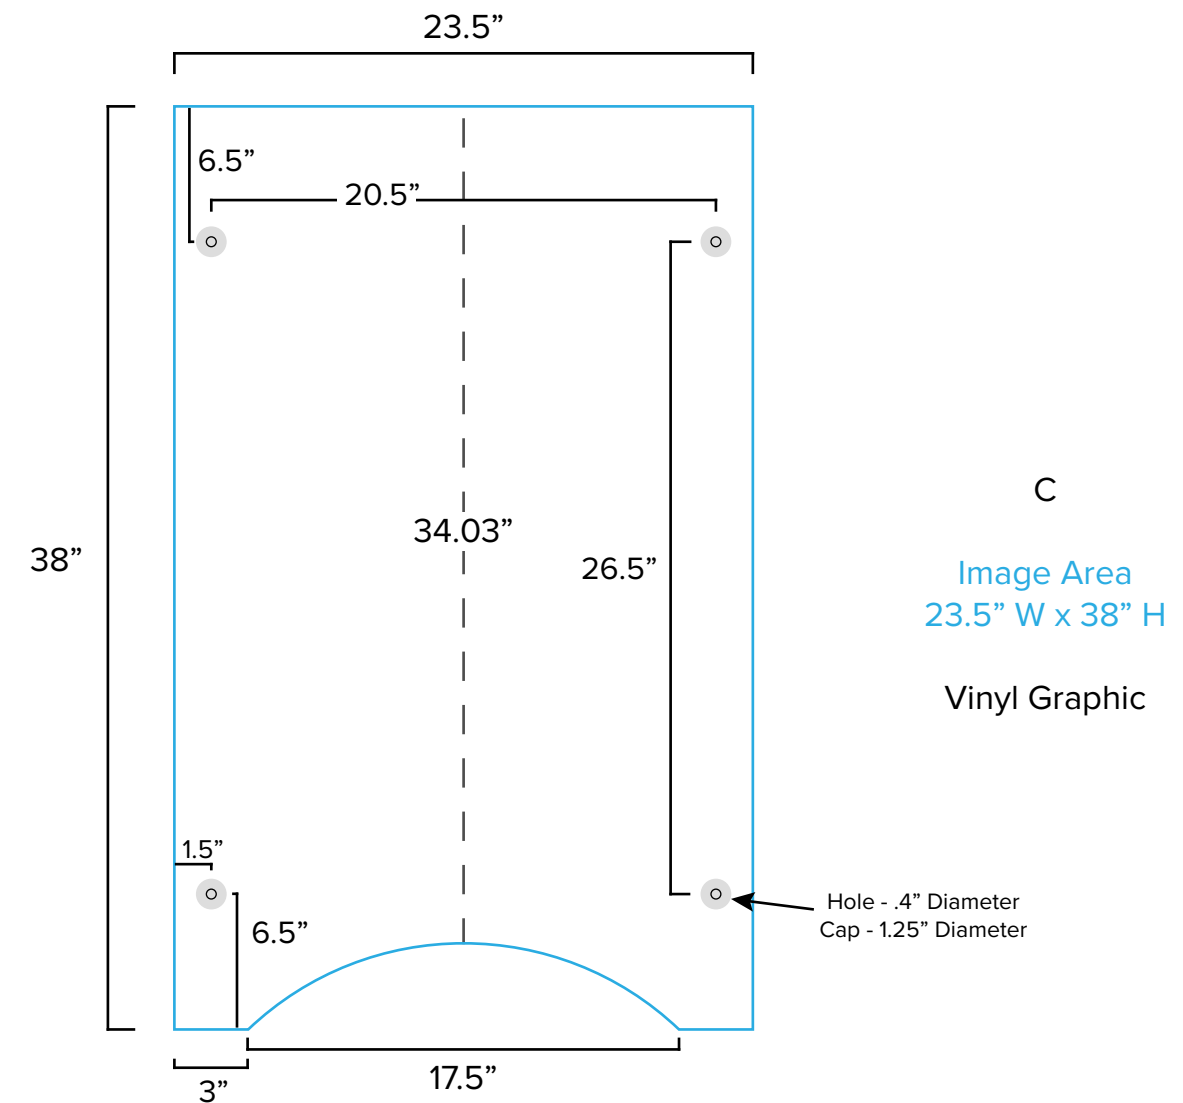

Graphic Template  
10 x 20 Inline Exhibit  
Backwall with Flat, Rectangular Panels – SEG Fabric Graphic

NOTE: All Raster Art (jpg, tiff,psd, png, etc.) must be at least 100 dpi at print size.  
Standard kits are often customized. Please check with Customer Service to ensure that this template matches your specific job.

Graphic Template  
Backwall Workstation Countertop – Vinyl Graphics  
Graphics **NOT** included in base price. Please request pricing.

NOTE: All Raster Art (jpg, tiff,psd, png, etc.) must be at least 100 dpi at print size.  
Standard kits are often customized. Please check with Customer Service to ensure that this template matches your specific job.

# Graphic Template Portable Counter – Vinyl Graphic

Countertop

Image Area  
29.97" W x 21.5" H

Vinyl Graphic

C  
Image Area  
23.5" W x 38" H  
Vinyl Graphic

Hole - .4" Diameter  
Cap - 1.25" Diameter

NOTE: All Raster Art (jpg, tiff,psd, png, etc.) must be at least 100 dpi at print size.  
Standard kits are often customized. Please check with Customer Service to ensure that this template matches your specific job.

# Graphic Template Portable Counter – Direct Print Graphic

D

Image Area  
43" W x 16" H

Direct Print Graphic

NOTE: All Raster Art (jpg, tiff,psd, png, etc.) must be at least 100 dpi at print size.

Standard kits are often customized. Please check with Customer Service to ensure that this template matches your specific job.