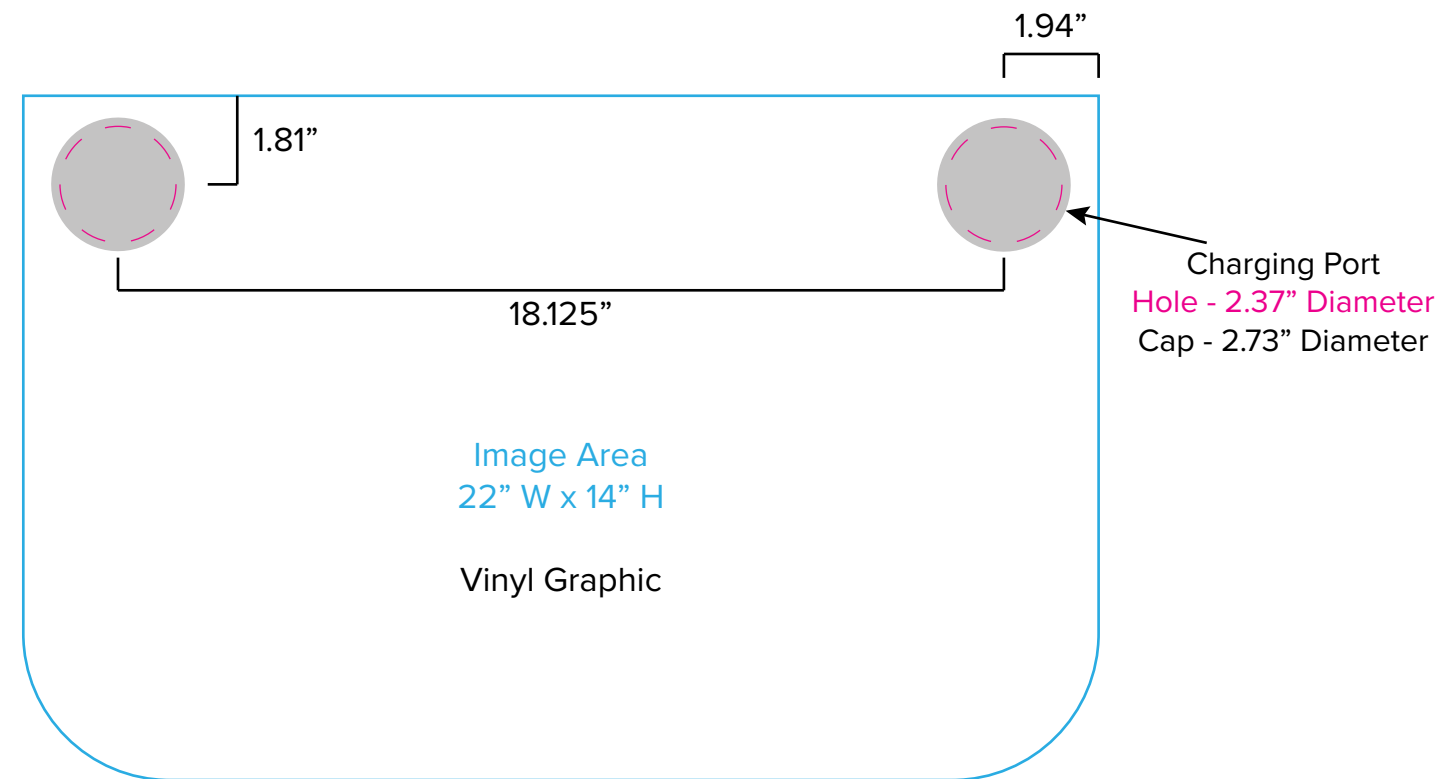

Graphic Template  
10 x 20 Inline Exhibit  
Backwall with Flat, Rectangular Panels – SEG Fabric Graphic

NOTE: All Raster Art (jpg, tiff,psd, png, etc.) must be at least 100 dpi at print size.  
Standard kits are often customized. Please check with Customer Service to ensure that this template matches your specific job.

Graphic Template  
Backwall Workstation Countertop – Vinyl Graphics  
Graphics **NOT** included in base price. Please request pricing.

NOTE: All Raster Art (jpg, tiff,psd, png, etc.) must be at least 100 dpi at print size.  
Standard kits are often customized. Please check with Customer Service to ensure that this template matches your specific job.

# Graphic Template Portable Counter – Vinyl Graphic

Countertop

Image Area  
29.97" W x 21.5" H

Vinyl Graphic

C  
Image Area  
23.5" W x 38" H  
Vinyl Graphic

Hole - .4" Diameter  
Cap - 1.25" Diameter

NOTE: All Raster Art (jpg, tiff,psd, png, etc.) must be at least 100 dpi at print size.  
Standard kits are often customized. Please check with Customer Service to ensure that this template matches your specific job.

# Graphic Template Portable Counter – Direct Print Graphic

D

Image Area  
43" W x 16" H

Direct Print Graphic

NOTE: All Raster Art (jpg, tiff,psd, png, etc.) must be at least 100 dpi at print size.

Standard kits are often customized. Please check with Customer Service to ensure that this template matches your specific job.