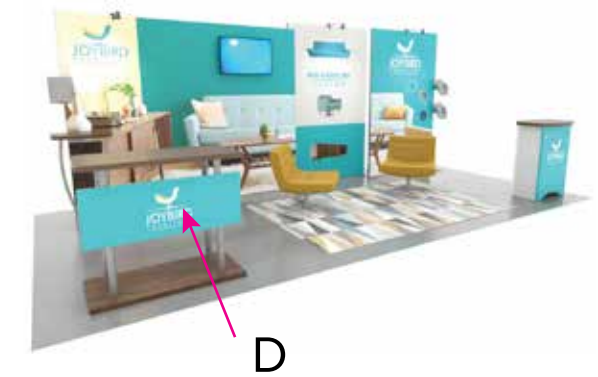

# Graphic Template Portable Counter – Vinyl Graphic

Countertop

Image Area  
29.97" W x 21.5" H

Vinyl Graphic

C  
Image Area  
23.5" W x 38" H  
Vinyl Graphic

Hole - .4" Diameter  
Cap - 1.25" Diameter

NOTE: All Raster Art (jpg, tiff,psd, png, etc.) must be at least 100 dpi at print size.  
Standard kits are often customized. Please check with Customer Service to ensure that this template matches your specific job.

# Graphic Template Portable Counter – Direct Print Graphic

D

Image Area  
43" W x 16" H

Direct Print Graphic

NOTE: All Raster Art (jpg, tiff,psd, png, etc.) must be at least 100 dpi at print size.

Standard kits are often customized. Please check with Customer Service to ensure that this template matches your specific job.